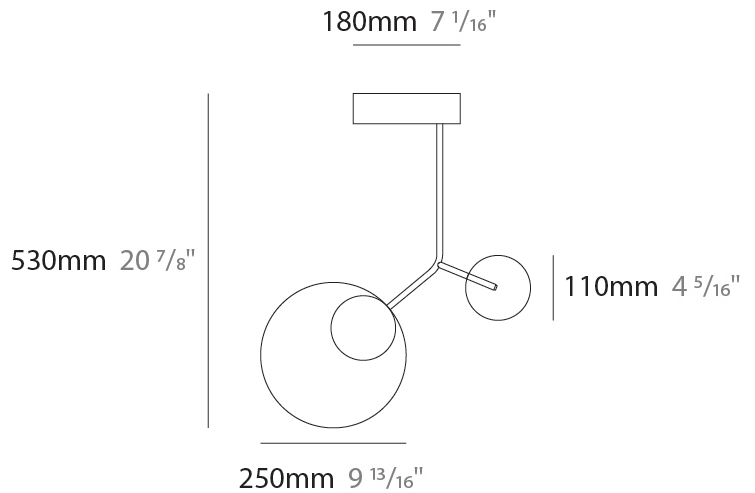

BALLON SUSPENSION

D71032- _____ - _____

base number   Finish Options   Finish Options

1. To build a product code in our configurator select the specify button on the base model # product page
2. To build a manual product code on this datasheet choose from the options listed below in blue font and add the suffix to the base model #

GENERAL

Series: Ballon
Brand: Tunto
Division: Design
Mounting Type: Suspension
Mounting Location: Ceiling
Subcategory: Pendant

PHYSICAL

Shape: Abstract
Width (mm): 390
Width (in): 15 ³/₈
Height (mm): 530
Height (in): 20 ⁷/₈
Light Distribution: Direct
Diffuser: Opal - PMMA with Small Panel
Fixture Finish: [WAL](#) / [OAK](#) / [BLK](#) / [WHI](#) / [GWI](#) / [GBK](#)
Holder Finish: [WHI](#) / [BLK](#) / [GWI](#) / [GBK](#)
Fixture Material: Metal / Wood

ELECTRICAL

Lamp Type: LED
Total Output Wattage (W): 12.6
Dimming: Tri-Mode (Non-Dimming and Phase Dimming (120Vac only) and 0-10V Dimming)
Driver Included: Yes
Driver Location: Integrated
Driver Type: Constant Current - Universal
Driver Class: Class 2
Input Voltage (V): 120 - 277
Constant Current (MA): 700

LED

Number of LEDs: 2
Color Temperature (°K): 3000
Max. Delivered Lumen (lm): 500
CRI: >85 CRI
Lamp Life (hrs): 50000

OPTICAL

Adjustability: Rotational 330°

RATINGS AND CERTIFICATIONS

Certified By: Certified for North American Standards
IP rating: IP20

PROJECT	_____
TYPE	_____
SPECIFIER	_____
QUANTITY	_____
DATE	_____