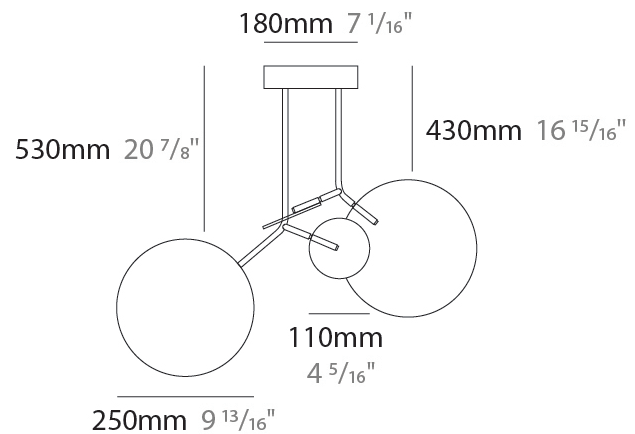

BALLON SUSPENSION

D71033- _____ - _____
base number   Finish   Finish
                         Options   Options

1. To build a product code in our configurator select the specify button on the base model # product page
2. To build a manual product code on this datasheet choose from the options listed below in blue font and add the suffix to the base model #

GENERAL

Series: Ballon
Brand: Tunto
Division: Design
Mounting Type: Suspension
Mounting Location: Ceiling
Subcategory: Pendant

PHYSICAL

Shape: Abstract
Width (mm): 780
Width (in): 30 ¹¹/₁₆
Height (mm): 530
Height (in): 20 ⁷/₈
Light Distribution: Direct
Diffuser: Opal - PMMA with Small Panel
Fixture Finish: [WAL / OAK / BLK / WHI / GWI / GBK](#)
Holder Finish: [WHI / BLK / GWI / GBK](#)
Fixture Material: [Metal / Wood](#)

ELECTRICAL

Lamp Type: LED
Total Output Wattage (W): 25.2
Dimming: Tri-Mode (Non-Dimming and Phase Dimming (120Vac only) and 0-10V Dimming)
Driver Included: Yes
Driver Location: Integrated
Driver Type: Constant Current - Universal
Driver Class: Class 2
Input Voltage (V): 120 - 277
Constant Current (MA): 700

LED

Color Temperature (°K): 3000
Max. Delivered Lumen (lm): 1000
CRI: >90 CRI
Lamp Life (hrs): 50000

OPTICAL

Adjustability: Rotational 330°

RATINGS AND CERTIFICATIONS

Certified By: Certified for North American Standards
IP rating: IP20