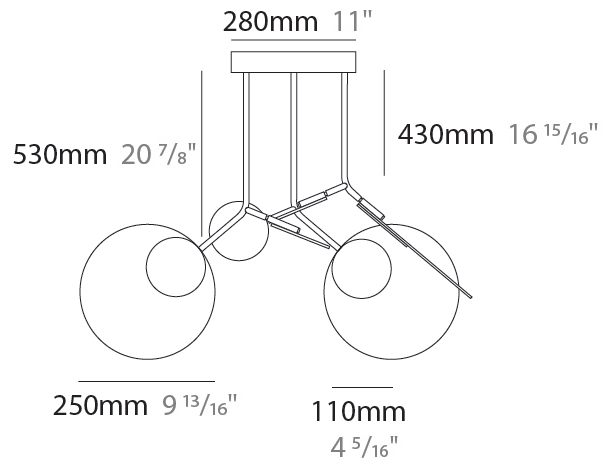

BALLON SUSPENSION

D71034-

base number   Finish Options   Finish Options

1. To build a product code in our configurator select the specify button on the base model # product page
2. To build a manual product code on this datasheet choose from the options listed below in blue font and add the suffix to the base model #

GENERAL

Series: Ballon
Brand: Tunto
Division: Design
Mounting Type: Suspension
Mounting Location: Ceiling
Subcategory: Pendant

PHYSICAL

Shape: Abstract
Width (mm): 780
Width (in): 30 ¹¹/₁₆
Height (mm): 530
Height (in): 20 ⁷/₈
Light Distribution: Direct
Diffuser: Opal - PMMA with Small Panel
Fixture Finish: [WAL / OAK / BLK / WHI / GWI / GBK](#)
Holder Finish: [WHI / BLK / GWI / GBK](#)
Fixture Material: Metal / Wood

ELECTRICAL

Lamp Type: LED
Total Output Wattage (W): 37.8
Dimming: Tri-Mode (Non-Dimming and Phase Dimming (120Vac only) and 0-10V Dimming)
Driver Included: Yes
Driver Location: Integrated
Driver Type: Constant Current - Universal
Driver Class: Class 2
Input Voltage (V): 120 - 277
Constant Current (MA): 700

LED

Number of LEDs: 6
Color Temperature (°K): 3000
Max. Delivered Lumen (lm): 1500
CRI: >90 CRI
Lamp Life (hrs): 50000

OPTICAL

Adjustability: Rotational 330°

RATINGS AND CERTIFICATIONS

Certified By: Certified for North American Standards
IP rating: IP20

PROJECT
TYPE
SPECIFIER
QUANTITY
DATE