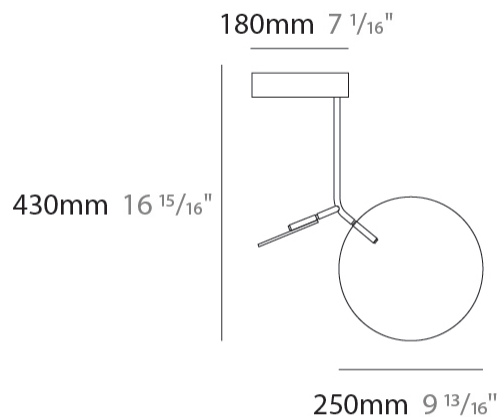

BALLON SUSPENSION

D71031-

base number   Finish   Finish
Options   Options   Options

1. To build a product code in our configurator select the specify button on the base model # product page
2. To build a manual product code on this datasheet choose from the options listed below in blue font and add the suffix to the base model #

GENERAL

Series: Ballon
Brand: Tunto
Division: Design
Mounting Type: Suspension
Mounting Location: Ceiling
Subcategory: Pendant

PHYSICAL

Shape: Abstract
Width (mm): 390
Width (in): 15 ³/₈
Height (mm): 430
Height (in): 16 ¹³/₁₆
Light Distribution: Direct
Diffuser: Opal - PMMA with Small Panel
Fixture Finish: [WAL](#) / [OAK](#) / [BLK](#) / [WHI](#) / [GWI](#) / [GBK](#)
Holder Finish: [WHI](#) / [BLK](#) / [GWI](#) / [GBK](#)
Fixture Material: Metal / Wood

ELECTRICAL

Lamp Type: LED
Total Output Wattage (W): 12.6
Dimming: Tri-Mode (Non-Dimming and Phase Dimming (120Vac only) and 0-10V Dimming)
Driver Included: Yes
Driver Location: Integrated
Driver Type: Constant Current - Universal
Driver Class: Class 2
Input Voltage (V): 120 - 277
Constant Current (MA): 700

LED

Number of LEDs: 2
Color Temperature (°K): 3000
Max. Delivered Lumen (lm): 500
CRI: >85 CRI
Lamp Life (hrs): 50000

OPTICAL

Adjustability: Rotational 330°

RATINGS AND CERTIFICATIONS

Certified By: Certified for North American Standards
IP rating: IP20

PROJECT
TYPE
SPECIFIER
QUANTITY
DATE